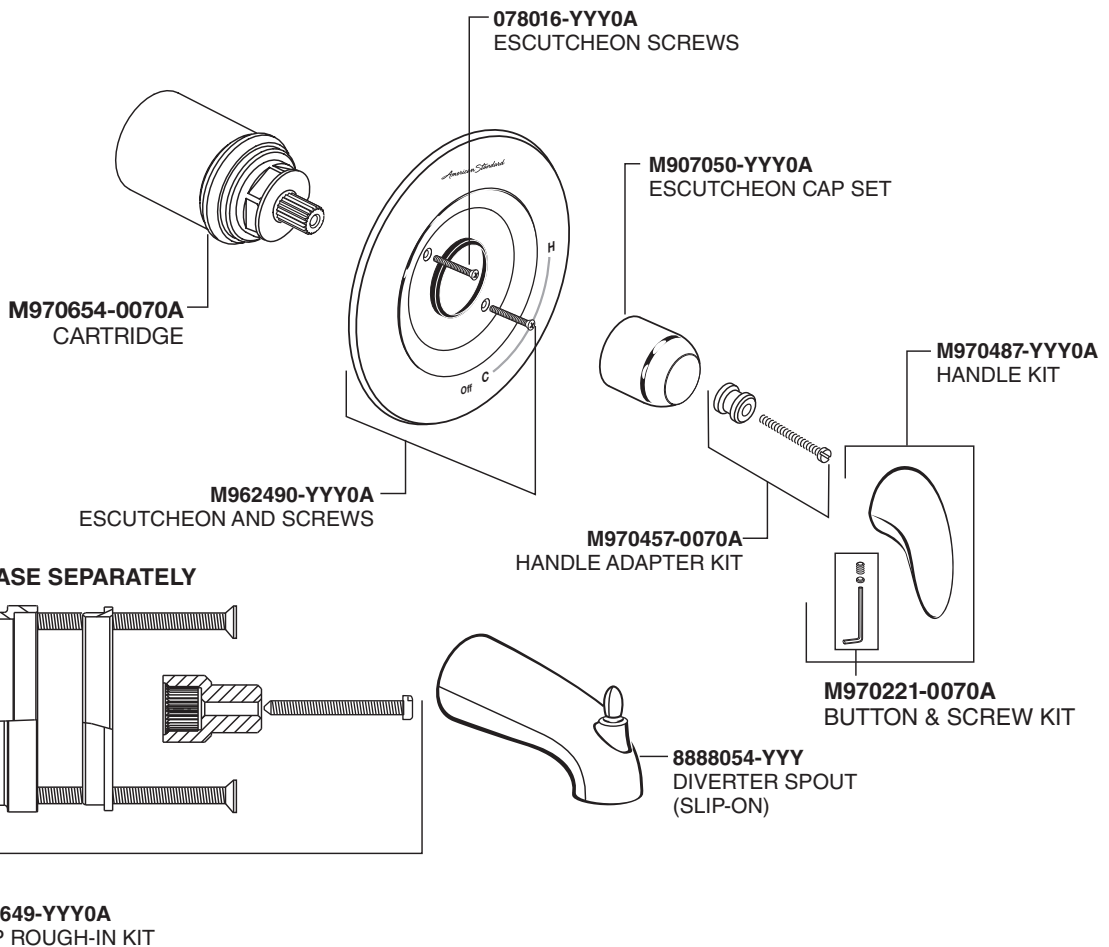

American Standard

Reliant 3[®]
Pressure Balancing
Bath and Shower
Trim Kit

MODEL NUMBERS

TU385508
TU385507

Replace the "YYY" with appropriate finish code

POLISHED CHROME	002
BRUSHED NICKEL	295

HOT LINE FOR HELP