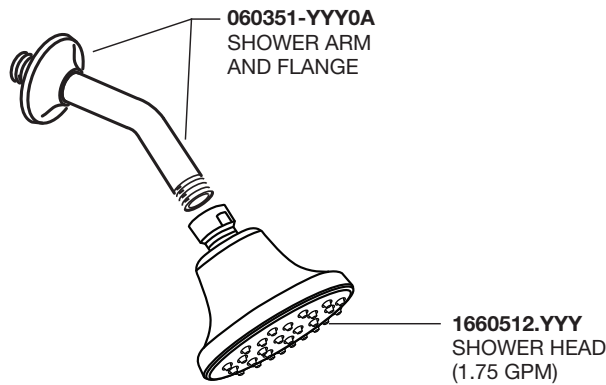

American Standard

Reliant 3[®]
Pressure Balancing
Bath and Shower
Trim Kit

MODEL NUMBERS

TU385508
TU385507

Replace the "YYY" with appropriate finish code

POLISHED CHROME	002
BRUSHED NICKEL	295

HOT LINE FOR HELP